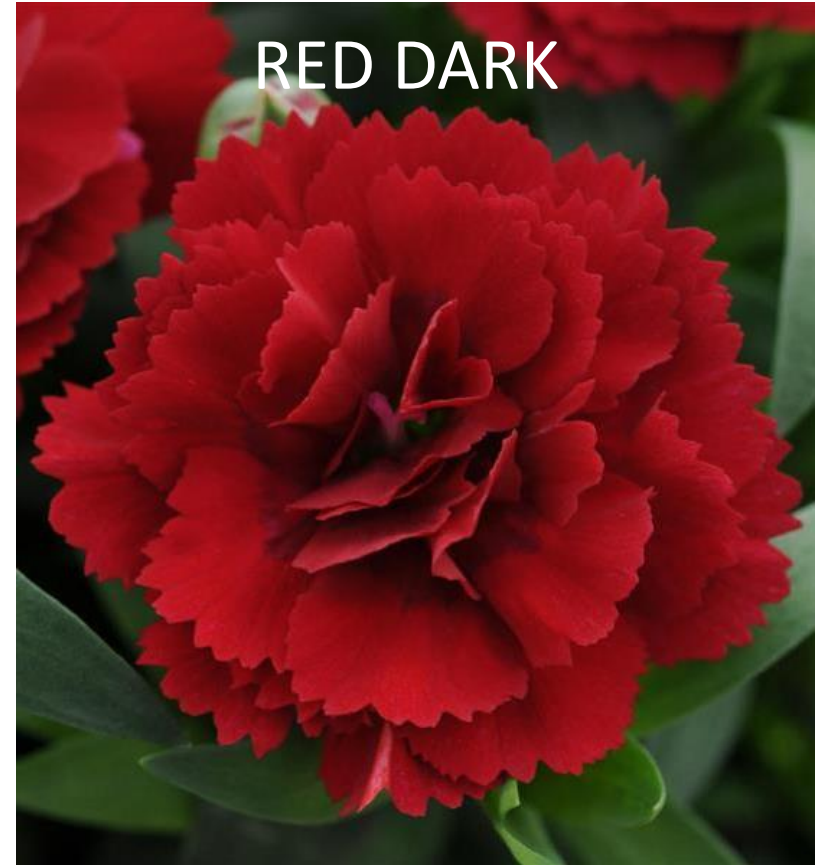

# DIANTHUS

CORONA

MIX

RED MAGIC MIX

DIANTHUS

JOLT CHERRY

GREEN BALL

CHERRY VELVET

CHERRY VELVET

RED DARK

SALMON WHITE

DIANTHUS

---

OSCAR

RED DARK

RED + WHITE

## SUPERTROUPER

WHITE

LILAC ON PURPLE

ORANGE